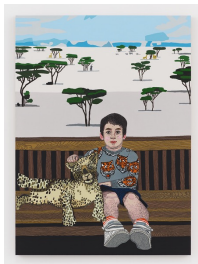

Jonas Wood

Kiki with Leopard, 2020

oil and acrylic on linen

52 x 38 inches

(132.1 x 96.5 cm)

(Inv# JW 21.027)