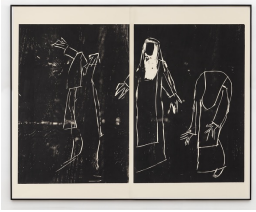

Andrea Büttner

Dancing Nuns, 2007

woodcut

two parts, each:

70 1/2 x 45 inches

(179.1 x 114.3 cm)

framed:

72 1/4 x 89 3/4 x 1 3/4 inches

(183.5 x 228 x 4.4 cm)

Edition 8 of 10, with 2 AP

(Inv# ABU 13.075.8)