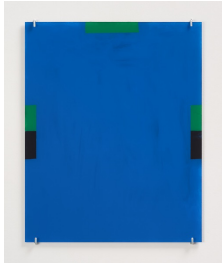

Andrea Büttner

Untitled, 2021

reverse glass painting
19 5/8 x 15 3/4 x 1/4 inches
(50 x 40 x .6 cm)
(Inv# ABU 20.011)