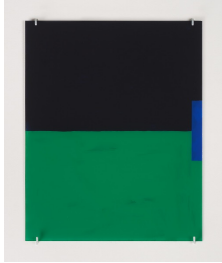

Andrea Büttner

Untitled, 2021

reverse glass painting
19 5/8 x 15 3/4 x 1/4 inches
(50 x 40 x .6 cm)
(Inv# ABU 20.016)