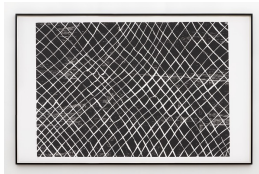

**Andrea Büttner**

*Untitled, 2021*

reverse glass painting  
19 5/8 x 15 3/4 x 1/4 inches  
(50 x 40 x .6 cm)  
(Inv# ABU 20.016)

**Andrea Büttner**

*Untitled, 2021*

reverse glass painting  
19 5/8 x 15 3/4 x 1/4 inches  
(50 x 40 x .6 cm)  
(Inv# ABU 20.013)