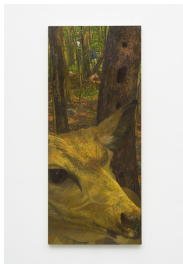

(Inv# MWI 21.004)

JP Munro

In Colby Canyon, 2012 - 2021

oil on canvas

11 x 14 x 1 1/2 inches

(27.9 x 35.6 x 3.8 cm)

(Inv# JMO 21.001)

Catherine Murphy