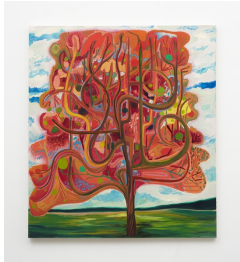

Shara Hughes

New Systems, 2020
oil and acrylic on canvas
68 x 60 x 1 1/2 inches
(172.7 x 152.4 x 3.8 cm)
(Inv# SHU 21.001)