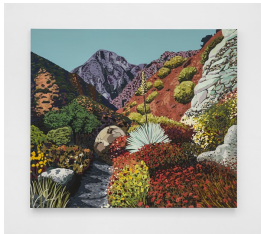

Hilary Pecis

Gabrielino, 2021

acrylic on linen
64 x 74 x 1 5/8 inches
(162.6 x 188 x 4.1 cm)
(Inv# HPE 21.001)