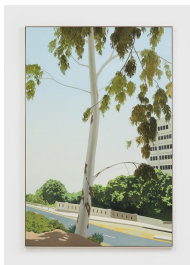

Jake Longstreth

Downtown Euc, 2021

oil on muslin

84 x 56 inches

(213.4 x 142.2 cm)

framed:

85 x 57 x 2 3/8 inches

(215.9 x 144.8 x 6 cm)

(Inv# JLO 21.001)