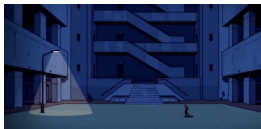

Isabelle Cornaro

EYESORE, 2019

animation, color, silent, 16:9
2:21 minutes
Edition 1 of 3, with 2 AP
(Inv# ICO 20.001.1)