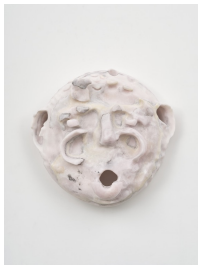

resin with aluminum powder
71 x 8 7/8 x 4 5/8 inches
(180.3 x 22.5 x 11.5 cm)
(Inv# ICO 20.002)

Isabelle Cornaro

Streams II (#7, Aluminum), 2019

resin with aluminum powder
39 3/4 x 8 7/8 x 4 5/8 inches
(100.8 x 22.5 x 11.5 cm)
(Inv# ICO 20.003)

Mai-Thu Perret

*We receive the master's
grandmotherly kindness, 2020*

glazed ceramic
29 1/2 x 12 x 21 inches
(74.9 x 30.5 x 53.3 cm)
(Inv# MP 20.003)

Mai-Thu Perret

A Magnetizer III, 2020

glazed ceramic

24 3/4 x 24 3/4 x 17 1/4 inches

(62.9 x 62.9 x 43.8 cm)

(Inv# MP 20.002)

Valentin Carron

You he we we you, 2013

iron

105 5/8 x 55 7/8 x 148 inches

(268.4 x 141.8 x 376 cm)

(Inv# VC 13.002)

Matthew Lutz-Kinoy

Heaven on Earth rose, 2020

pink marble

31 1/2 x 31 1/2 x 10 1/4 inches

(80 x 80 x 26.1 cm)

(Inv# MLK 20.002)