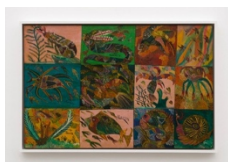

**DAVID
KORDANSKY
GALLERY**

Chico da Silva

Untitled, 1980

gouache on canvas

30 7/8 x 46 5/8 x 1 inches

(78.4 x 118.4 x 2.5 cm)

framed:

31 7/8 x 48 1/8 x 2 inches

(81 x 122.2 x 5.1 cm)