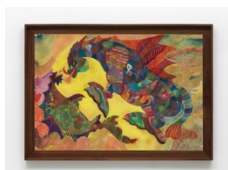

**Chico da Silva**  
Amazônico  
March 13 – April 26, 2025

**Chico da Silva**

*Untitled, 1967*

gouache and mixed media on paper

30 1/8 x 44 3/8 inches

(76.5 x 112.6 cm)

framed:

35 1/8 x 49 3/8 x 2 inches

(89.2 x 125.4 x 5.1 cm)

**Chico da Silva**

*Untitled, 1971*

gouache on canvas

15 5/8 x 11 1/2 inches

(39.7 x 29.2 cm)

framed:

16 1/4 x 12 1/4 x 1 3/4 inches

(41.3 x 31.1 x 4.4 cm)

**Chico da Silva**

*Untitled, 1968*

gouache on paper

30 3/8 x 44 1/2 inches

(77.2 x 113 cm)

framed:

35 1/8 x 49 1/4 x 2 inches