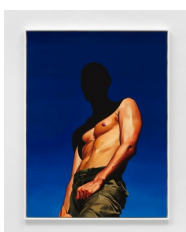

Sam McKinniss

Gilles Sentain, 2024

oil on linen

56 1/8 x 42 1/4 x 1 1/2 inches

(142.6 x 107.2 x 3.8 cm)

framed:

57 5/8 x 43 3/4 x 2 1/8 inches

(146.4 x 111 x 5.4 cm)