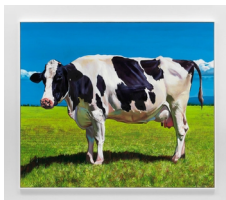

**DAVID
KORDANSKY
GALLERY**

Sam McKinniss
The Perfect Tense
January 11 – February 23, 2025

Gallery 1

Sam McKinniss
Roses (after Fantin-Latour), 2024
oil on linen
14 1/8 x 11 1/8 x 1 1/8 inches
(35.7 x 28.3 x 2.9 cm)
framed:
15 5/8 x 12 5/8 x 2 1/8 inches
(39.5 x 32.1 x 5.4 cm)

Sam McKinniss
Greg Louganis, 2024
oil on linen
84 1/8 x 59 x 1 3/8 inches
(213.7 x 149.9 x 3.5 cm)
framed:
85 5/8 x 60 1/2 x 2 1/8 inches
(217.5 x 153.7 x 5.4 cm)

Sam McKinniss
Dairy Cow, 2024
oil on linen
66 x 78 x 1 1/2 inches
(167.6 x 198.1 x 3.8 cm)
framed:
67 5/8 x 79 1/2 x 2 1/8 inches
(171.8 x 201.9 x 5.4 cm)

(27 x 35.2 x 5.4 cm)

Sam McKinniss

Insane Clown Posse, 2024

oil on linen

18 x 24 1/8 x 1 1/2 inches

(45.7 x 61.3 x 3.7 cm)

framed:

19 1/2 x 25 5/8 x 2 1/8 inches