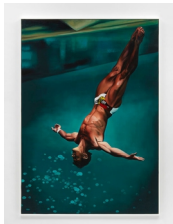

**DAVID
KORDANSKY
GALLERY**

Sam McKinniss
The Perfect Tense
January 11 – February 23, 2025

Gallery 1

Sam McKinniss
Roses (after Fantin-Latour), 2024
oil on linen
14 1/8 x 11 1/8 x 1 1/8 inches
(35.7 x 28.3 x 2.9 cm)
framed:
15 5/8 x 12 5/8 x 2 1/8 inches
(39.5 x 32.1 x 5.4 cm)

Sam McKinniss
Greg Louganis, 2024
oil on linen
84 1/8 x 59 x 1 3/8 inches
(213.7 x 149.9 x 3.5 cm)
framed:
85 5/8 x 60 1/2 x 2 1/8 inches
(217.5 x 153.7 x 5.4 cm)

Sam McKinniss
Dairy Cow, 2024
oil on linen
66 x 78 x 1 1/2 inches
(167.6 x 198.1 x 3.8 cm)
framed:
67 5/8 x 79 1/2 x 2 1/8 inches
(171.8 x 201.9 x 5.4 cm)

(27 x 35.2 x 5.4 cm)

Sam McKinniss

Insane Clown Posse, 2024

oil on linen

18 x 24 1/8 x 1 1/2 inches

(45.7 x 61.3 x 3.7 cm)

framed:

19 1/2 x 25 5/8 x 2 1/8 inches