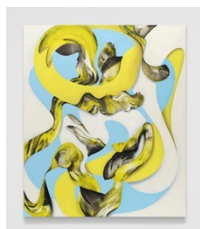

**DAVID
KORDANSKY
GALLERY**

Lesley Vance

Paintings, Watercolors
January 11 – February 23, 2025

Gallery 1

Lesley Vance
Untitled, 2024
oil on linen
80 x 67 x 1 3/4 inches
(203.2 x 170.2 x 4.4 cm)

Lesley Vance
Untitled, 2024
oil on linen
42 1/4 x 36 x 1 1/2 inches
(106.7 x 91.4 x 3.8 cm)

Lesley Vance
Untitled, 2024
oil on linen
42 x 36 x 1 1/2 inches
(106.7 x 91.4 x 3.8 cm)

Lesley Vance
Untitled, 2024
oil on linen
77 x 88 x 1 3/4 inches
(195.7 x 223.7 x 4.8 cm)

Lesley Vance
Untitled, 2024
oil on linen
54 x 45 x 1 1/2 inches
(137.2 x 114.3 x 3.8 cm)