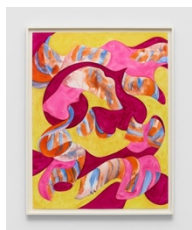

27 3/4 x 21 3/4 x 1 1/4 inches

(70.5 x 55.2 x 3.2 cm)

Lesley Vance

Untitled, 2024

watercolor on paper

26 x 20 inches

(66 x 50.8 cm)

framed: