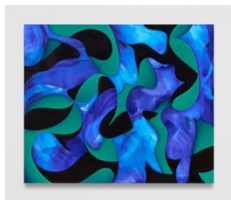

DAVID KORDANSKY GALLERY

Lesley Vance
Untitled, 2024
oil on linen
45 x 54 1/4 x 11/2 inches
(114.3 x 137.8 x 3.8 cm)