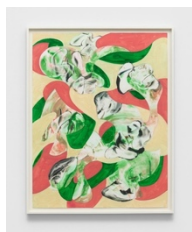

**DAVID
KORDANSKY
GALLERY**

Lesley Vance

Untitled, 2024

watercolor on paper

26 x 20 inches

(66 x 50.8 cm)

framed:

27 3/4 x 21 3/4 x 1 1/4 inches

(70.5 x 55.2 x 3.2 cm)