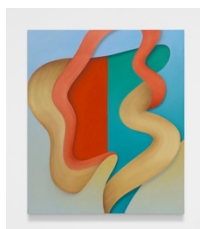

**DAVID
KORDANSKY
GALLERY**

Lesley Vance

Paintings, Watercolors
January 11 – February 23, 2025

Gallery 1

Lesley Vance
Untitled, 2024
oil on linen
80 x 67 x 1 3/4 inches
(203.2 x 170.2 x 4.4 cm)

Lesley Vance
Untitled, 2024
oil on linen
42 1/4 x 36 x 1 1/2 inches
(106.7 x 91.4 x 3.8 cm)

Lesley Vance
Untitled, 2024
oil on linen
42 x 36 x 1 1/2 inches
(106.7 x 91.4 x 3.8 cm)

Lesley Vance
Untitled, 2024
oil on linen
77 x 88 x 1 3/4 inches
(195.7 x 223.7 x 4.8 cm)

Lesley Vance
Untitled, 2024
oil on linen
54 x 45 x 1 1/2 inches
(137.2 x 114.3 x 3.8 cm)