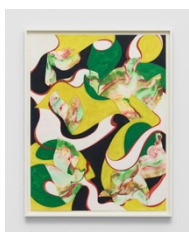

Lesley Vance
Untitled, 2024
oil on linen
42 x 36 x 1 1/2 inches
(106.7 x 91.4 x 3.8 cm)

Lesley Vance
Untitled, 2024
oil on linen
77 x 88 x 1 3/4 inches
(195.7 x 223.7 x 4.8 cm)

Lesley Vance
Untitled, 2024
oil on linen
54 x 45 x 1 1/2 inches
(137.2 x 114.3 x 3.8 cm)

DAVID KORDANSKY GALLERY

Lesley Vance
Untitled, 2024
oil on linen
45 x 54 1/4 x 11/2 inches
(114.3 x 137.8 x 3.8 cm)

Lesley Vance
Untitled, 2024
oil on linen
80 x 67 x 1 3/4 inches
(203.2 x 170.2 x 4.4 cm)

Gallery 2

Lesley Vance
Untitled, 2024
watercolor on paper
9 x 12 inches
(22.9 x 30.5 cm)
framed:
11 1/8 x 14 1/8 x 1 1/4 inches
(28.3 x 35.9 x 3.2 cm)

Lesley Vance
Untitled, 2024
watercolor on paper
26 x 20 inches
(66 x 50.8 cm)
framed:
27 3/4 x 21 3/4 x 1 1/4 inches
(70.5 x 55.2 x 3.2 cm)