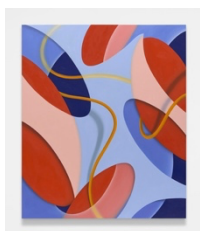

Lesley Vance
Untitled, 2024
oil on linen
80 x 67 x 1 3/4 inches
(203.2 x 170.2 x 4.4 cm)