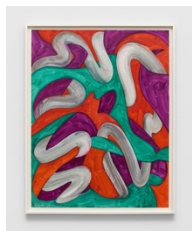

Lesley Vance

Untitled, 2024

watercolor on paper

26 x 20 inches

(66 x 50.8 cm)

framed:

27 3/4 x 21 3/4 x 1 1/4 inches

(70.5 x 55.2 x 3.2 cm)