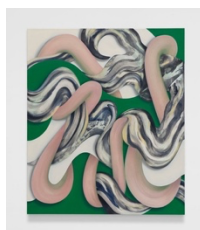

**DAVID
KORDANSKY
GALLERY**

Lesley Vance

Paintings, Watercolors
January 11 – February 23, 2025

Gallery 1

Lesley Vance
Untitled, 2024
oil on linen
80 x 67 x 1 3/4 inches
(203.2 x 170.2 x 4.4 cm)

Lesley Vance
Untitled, 2024
oil on linen
42 1/4 x 36 x 1 1/2 inches
(106.7 x 91.4 x 3.8 cm)

Lesley Vance
Untitled, 2024
oil on linen
42 x 36 x 1 1/2 inches
(106.7 x 91.4 x 3.8 cm)

Lesley Vance
Untitled, 2024
oil on linen
77 x 88 x 1 3/4 inches
(195.7 x 223.7 x 4.8 cm)

Lesley Vance
Untitled, 2024
oil on linen
54 x 45 x 1 1/2 inches
(137.2 x 114.3 x 3.8 cm)