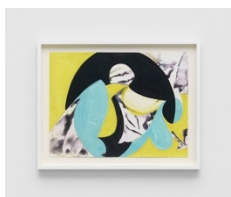

Gallery 2

Lesley Vance
Untitled, 2024
watercolor on paper
9 x 12 inches
(22.9 x 30.5 cm)
framed:
11 1/8 x 14 1/8 x 1 1/4 inches
(28.3 x 35.9 x 3.2 cm)

Lesley Vance
Untitled, 2024
watercolor on paper
26 x 20 inches
(66 x 50.8 cm)
framed:
27 3/4 x 21 3/4 x 1 1/4 inches
(70.5 x 55.2 x 3.2 cm)