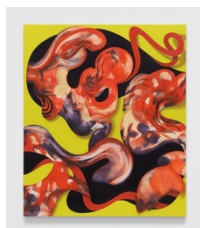

**DAVID
KORDANSKY
GALLERY**

Lesley Vance

Paintings, Watercolors
January 11 – February 23, 2025

Gallery 1

Lesley Vance
Untitled, 2024
oil on linen
80 x 67 x 1 3/4 inches
(203.2 x 170.2 x 4.4 cm)

Lesley Vance
Untitled, 2024
oil on linen
42 1/4 x 36 x 1 1/2 inches
(106.7 x 91.4 x 3.8 cm)

Lesley Vance
Untitled, 2024
oil on linen
42 x 36 x 1 1/2 inches
(106.7 x 91.4 x 3.8 cm)

Lesley Vance
Untitled, 2024
oil on linen
77 x 88 x 1 3/4 inches
(195.7 x 223.7 x 4.8 cm)

Lesley Vance
Untitled, 2024
oil on linen
54 x 45 x 1 1/2 inches
(137.2 x 114.3 x 3.8 cm)