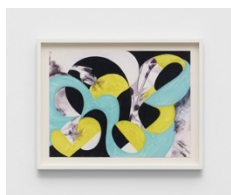

Lesley Vance

Untitled, 2024

watercolor on paper

9 x 12 inches

(22.9 x 30.5 cm)

framed:

11 1/8 x 14 1/8 x 1 1/4 inches

(28.3 x 35.9 x 3.2 cm)