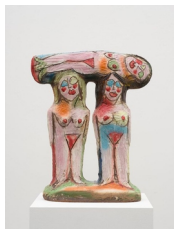

(91.4 x 61 x 22.9 cm)

Ruby Neri

Dreams of LA, 2024

ceramic with glaze

13 3/4 x 8 x 8 3/4 inches

(34.9 x 20.3 x 22.2 cm)

Ruby Neri

Winner Gets the Booty, 2024

ceramic with glaze

29 3/4 x 17 1/2 x 12 inches

(75.6 x 44.5 x 30.5 cm)

**DAVID
KORDANSKY
GALLERY**

Ruby Neri
Forest Solitude, 2024
ceramic with glaze
17 x 16 1/4 x 9 inches
(43.2 x 41.3 x 22.9 cm)

Ruby Neri
Driver, 2024
ceramic with glaze
32 x 28 x 10 inches
(81.3 x 71.1 x 25.4 cm)

Ruby Neri
Woman On Top of Bouquet, 2024
ceramic with glaze
17 1/2 x 9 1/2 x 9 1/2 inches
(44.5 x 24.1 x 24.1 cm)

Ruby Neri
Slippery Slide, 2024
ceramic with glaze
23 1/2 x 18 x 11 inches
(59.7 x 45.7 x 27.9 cm)