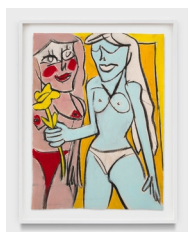

**DAVID
KORDANSKY
GALLERY**

Ruby Neri

Making Up, 2024

soft pastel on paper

30 x 23 1/4 inches

(76.2 x 59.1 cm)

framed:

34 1/8 x 26 5/8 x 2 inches

(86.7 x 67.6 x 5.1 cm)