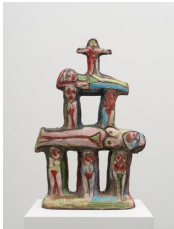

74 x 53 1/4 x 35 inches

(188 x 135.3 x 88.9 cm)

unique in a series of 3, with 1 AP

Gallery 1

Ruby Neri

Untitled (Stack), 2024

ceramic with glaze

36 x 24 x 9 inches