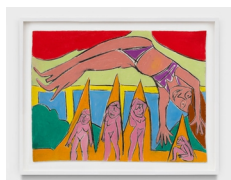

30 x 23 1/4 inches

(76.2 x 59.1 cm)

framed:

34 1/8 x 26 5/8 x 2 inches

(86.7 x 67.6 x 5.1 cm)

Ruby Neri

Life's Sharp Points, 2024

soft pastel on paper