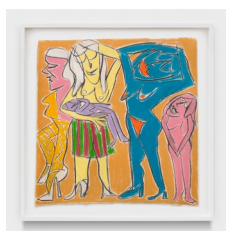

Ruby Neri

Dynamics, 2024

soft pastel on paper

24 3/8 x 23 3/4 inches

(61.9 x 60.3 cm)

framed:

28 3/4 x 28 1/8 x 2 inches

(73 x 71.4 x 5.1 cm)