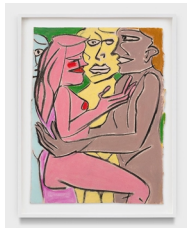

**DAVID
KORDANSKY
GALLERY**

Ruby Neri

Voyeur, 2024

soft pastel on paper

30 x 22 3/4 inches

(76.2 x 57.8 cm)

framed:

34 1/8 x 26 3/4 x 2 inches

(86.7 x 67.9 x 5.1 cm)