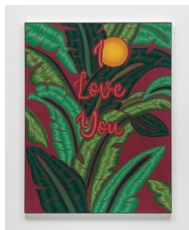

framed:

65 3/4 x 50 3/4 x 2 inches

(167 x 128.9 x 5.1 cm)

(JME 23.010)

Joel Mesler

Untitled (Little Guy), 2023

pigment on linen

65 x 50 x 1 1/4 inches

(165.1 x 127 x 3.2 cm)

framed:

65 3/4 x 50 3/4 x 2 inches

(167 x 128.9 x 5.1 cm)

(JME 23.011)

DAVID
KORDANSKY
GALLERY

Joel Mesler

Untitled (I Love You), 2023

pigment on linen

65 x 50 x 1 1/4 inches

(165.1 x 127 x 3.2 cm)

framed:

65 3/4 x 50 3/4 x 2 inches

(167 x 128.9 x 5.1 cm)

(JME 23.013)

Joel Mesler