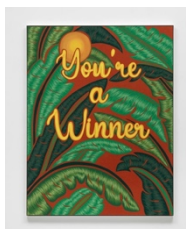

(167 x 128.9 x 5.1 cm)

(JME 23.008)

Joel Mesler

Untitled (Boychik), 2023

pigment on linen

65 x 50 x 1 1/4 inches

(165.1 x 127 x 3.2 cm)

framed:

65 3/4 x 50 3/4 x 2 inches

(167 x 128.9 x 5.1 cm)

(JME 23.009)

Joel Mesler

Untitled (You're a Winner), 2023

pigment on linen

65 x 50 x 1 1/4 inches

(165.1 x 127 x 3.2 cm)

framed:

65 3/4 x 50 3/4 x 2 inches

(167 x 128.9 x 5.1 cm)

(JME 23.010)

Joel Mesler

Untitled (Little Guy), 2023

pigment on linen

65 x 50 x 1 1/4 inches