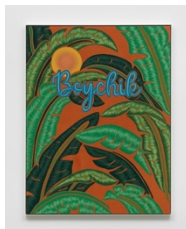

Joel Mesler
Untitled (Baby Boy), 2023
pigment on linen
65 x 50 x 1 1/4 inches
(165.1 x 127 x 3.2 cm)
framed:
65 3/4 x 50 3/4 x 2 inches
(167 x 128.9 x 5.1 cm)
(JME 23.006)

Joel Mesler
Untitled (Don't Cry), 2023
pigment on linen
65 x 50 x 1 1/4 inches
(165.1 x 127 x 3.2 cm)
framed:
65 3/4 x 50 3/4 x 2 inches
(167 x 128.9 x 5.1 cm)
(JME 23.007)

DAVID
KORDANSKY
GALLERY

Joel Mesler

Untitled (Run Love Run), 2023

pigment on linen

65 x 50 x 1 1/4 inches

(165.1 x 127 x 3.2 cm)

framed:

65 3/4 x 50 3/4 x 2 inches

(167 x 128.9 x 5.1 cm)

(JME 23.008)

Joel Mesler

Untitled (Boychik), 2023

pigment on linen

65 x 50 x 1 1/4 inches

(165.1 x 127 x 3.2 cm)

framed: