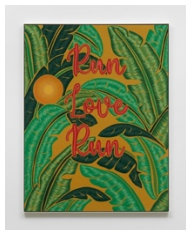

DAVID
KORDANSKY
GALLERY

Joel Mesler

Untitled (Run Love Run), 2023

pigment on linen

65 x 50 x 1 1/4 inches

(165.1 x 127 x 3.2 cm)

framed:

65 3/4 x 50 3/4 x 2 inches

(167 x 128.9 x 5.1 cm)

(JME 23.008)