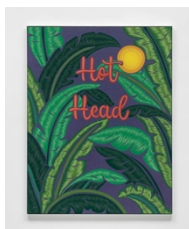

pigment on linen

65 x 50 x 1 1/4 inches

(165.1 x 127 x 3.2 cm)

framed:

65 3/4 x 50 3/4 x 2 inches

(167 x 128.9 x 5.1 cm)

(JME 23.013)

Joel Mesler

Untitled (Don't Give Up), 2023

pigment on linen

65 x 50 x 1 1/4 inches

(165.1 x 127 x 3.2 cm)

framed:

65 3/4 x 50 3/4 x 2 inches

(167 x 128.9 x 5.1 cm)

(JME 23.012)

Joel Mesler

Untitled (Hot Head), 2023

pigment on linen

65 x 50 x 1 1/4 inches

(165.1 x 127 x 3.2 cm)

framed:

65 3/4 x 50 3/4 x 2 inches

(167 x 128.9 x 5.1 cm)