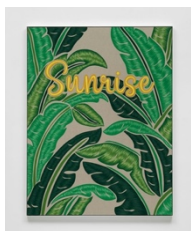

DAVID
KORDANSKY
GALLERY

Joel Mesler
zrikha sheqi'att hashemesh
(Sunrise Sunset)
November 11 – December 16, 2023

West Gallery

Joel Mesler
(Untitled) Sunrise, 2023
pigment on linen
65 x 50 x 1 1/4 inches
(165.1 x 127 x 3.2 cm)
framed:
65 3/4 x 50 3/4 x 2 inches
(167 x 128.9 x 5.1 cm)
(JME 23.005)

Joel Mesler
Untitled (Baby Boy), 2023
pigment on linen
65 x 50 x 1 1/4 inches
(165.1 x 127 x 3.2 cm)
framed:
65 3/4 x 50 3/4 x 2 inches
(167 x 128.9 x 5.1 cm)
(JME 23.006)

Joel Mesler
Untitled (Don't Cry), 2023
pigment on linen
65 x 50 x 1 1/4 inches
(165.1 x 127 x 3.2 cm)
framed:
65 3/4 x 50 3/4 x 2 inches
(167 x 128.9 x 5.1 cm)
(JME 23.007)