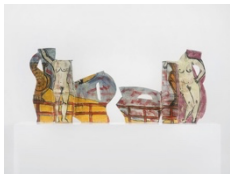

Betty Woodman: Diptychs

May 13 – June 16, 2023

Betty Woodman

After the Bath, 2011

glazed earthenware, epoxy resin, lacquer, and paint

35 x 37 1/2 x 8 inches

(88.9 x 95.3 x 20.3 cm)

(BW 14.122)

Betty Woodman

Epidavros, 1990

glazed earthenware, epoxy resin, lacquer, and paint

27 x 43 x 8 inches

(68.6 x 109.2 x 20.3 cm)

(BW 23.010)

Betty Woodman

Fair Welcome and Pleasure, 2008

glazed earthenware, epoxy resin, lacquer, and paint

33 x 75 1/2 x 7 inches

(83.8 x 191.8 x 17.8 cm)

(BW 16.017)

Betty Woodman

Floating Beauty, 1999

glazed earthenware, epoxy resin, lacquer, and paint

27 x 56 x 10 1/4 inches

(68.6 x 142.2 x 26 cm)

(BW 23.009)

**DAVID
KORDANSKY
GALLERY**

Betty Woodman

Divided Vases: Stacked Vases, 2006

glazed earthenware, epoxy resin, lacquer, and paint

34 1/2 x 31 1/2 x 6 1/2 inches

(87.6 x 80 x 16.5 cm)