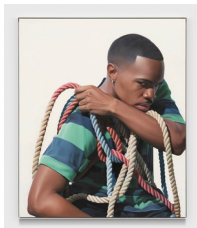

DAVID
KORDANSKY
GALLERY

Delfin Finley
Coalescence
May 13 – June 16, 2023

Delfin Finley
Oak, 2023
oil on canvas
80 x 80 x 1 1/2 inches
(203.2 x 203.2 x 3.8 cm)
framed:
80 3/4 x 80 7/8 x 2 inches
(205.1 x 205.4 x 5.1 cm)
(DFI 23.001)

Delfin Finley
Mantellum, 2023
oil on canvas
24 x 20 x 1 1/2 inches
(61 x 50.8 x 3.8 cm)
framed:
24 3/4 x 20 3/4 x 2 inches
(62.9 x 52.7 x 5.1 cm)
(DFI 23.002)

Delfin Finley
2 Up 2 Down, 2022
oil on canvas
60 x 50 x 1 1/2 inches
(152.4 x 127 x 3.8 cm)
framed:
60 3/4 x 50 3/4 x 2 inches
(154.3 x 128.9 x 5.1 cm)
(DFI 22.001)