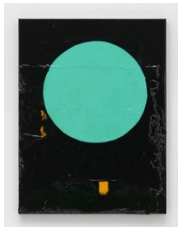

DAVID  
KORDANSKY  
GALLERY

**Will Boone**  
**Hell is Wet**  
**March 18 – April 22, 2023**

**Will Boone**  
*No Country State Flag, 2022 - 2023*  
black metal eagle, animal bone, Texas flag,  
enamel, and resin on canvas  
75 1/8 x 75 1/8 x 4 1/2 inches  
(190.8 x 190.8 x 11.4 cm)  
(WB 22.009)

**Will Boone**  
*Disappearor, 2023*  
resin, automotive paint, metal flake, and  
cardboard cutout on canvas  
73 1/4 x 54 x 2 inches  
(186.1 x 137.2 x 5.1 cm)  
(WB 22.011)

**Will Boone**  
*Red Dad, 2022 - 2023*  
Santa suit, Texas flag, enamel, and resin on  
canvas  
96 x 96 x 4 3/4 inches  
(243.8 x 243.8 x 12.1 cm)  
(WB 22.006)

**Will Boone**  
*Void Moon, 2022 - 2023*  
boxing bag, enamel, and resin on canvas  
48 x 36 x 2 3/4 inches  
(121.9 x 91.4 x 7 cm)  
(WB 22.014)

**DAVID  
KORDANSKY  
GALLERY**

**Will Boone**

*Her Flower, 2023*