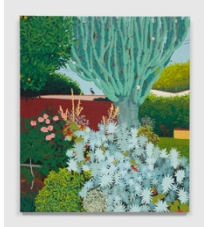

Hilary Pecis
Lily's Backyard, 2023
acrylic on linen
74 x 64 x 1 5/8 inches
(188 x 162.6 x 4.1 cm)
(HPE 22.019)