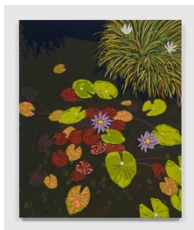

**DAVID  
KORDANSKY  
GALLERY**

**Hilary Pecis  
Paths Crossed  
March 18 – April 22, 2023**

**Hilary Pecis**  
*Frog Town Pear Blossoms, 2023*  
acrylic on linen  
54 x 44 x 1 5/8 inches  
(137.2 x 111.8 x 4.1 cm)  
(HPE 23.003)

**Hilary Pecis**  
*Southern Rim, 2022*  
acrylic on linen  
74 x 64 x 1 5/8 inches  
(188 x 162.6 x 4.1 cm)  
(HPE 22.017)

**Hilary Pecis**  
*Glen Park Liquor Store, 2023*  
acrylic on linen  
74 x 64 x 1 5/8 inches  
(188 x 162.6 x 4.1 cm)  
(HPE 23.005)