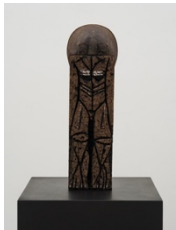

Huma Bhabha

Professor, 2022

cork, Limulidae, wood, acrylic, pastel, oil stick,
oil, and MDF

52 3/4 x 18 x 18 inches

(134 x 45.7 x 45.7 cm)

(HB 22.030)