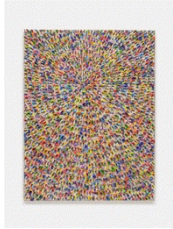

**DAVID
KORDANSKY
GALLERY**

Jennifer Guidi

*Everything is in Motion, Everything Vibrates, Nothing is at Rest
(White Sand with Colored Sand, Black Ground), 2022*

sand, acrylic, and oil on linen

76 x 58 x 1 1/2 inches

(193 x 147.3 x 3.8 cm)

(JG 22.024)