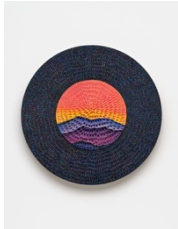

Jennifer Guidi

The Various Planes on Being and Life (Painted Natural Sand, Red-Orange-Yellow-Blue-Purple-Dark Purple Mountain, Painted Black Sand, Yellow, Red, Pink, Green and Orange, Painted Black Sand, Blue, Yellow, Green, Pink, Black Ground), 2022

sand, acrylic, and oil on linen

36 x 36 x 1 1/2 inches

(91.4 x 91.4 x 3.8 cm)

(JG 22.029)