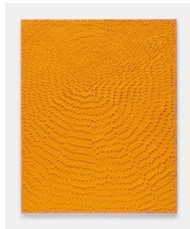

Jennifer Guidi
In the Heart of the Sun
November 5 – December 17, 2022

North Gallery

Jennifer Guidi

The Metamorphosis (Painted Orange Sand, Black, White, Yellow and Pink, Lavender Ground), 2022

sand, acrylic, and oil on linen

60 x 48 x 1 1/2 inches

(152.4 x 121.9 x 3.8 cm)

(JG 22.028)