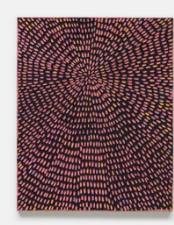

Jennifer Guidi

Awaken in Harmony (Painted Black, Painted Pink Sand, Natural Ground with Yellow, Blue, Pink and Orange), 2021

sand, acrylic, and oil on linen

60 x 48 x 1 1/2 inches

(152.4 x 121.9 x 3.8 cm)

(JG 22.025)