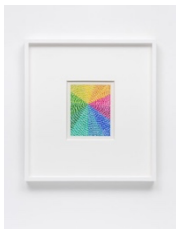

Jennifer Guidi

Untitled (White Gouache Universe Mandala, Black, Multicolored Ground), 2022

acrylic and gouache on paper

6 1/2 x 5 inches

(16.5 x 12.7 cm)

framed:

17 3/4 x 16 1/4 x 1 3/4 inches

(45.1 x 41.3 x 4.4 cm)

(JG 22.040)