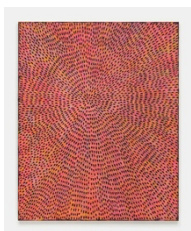

sand, acrylic, and oil on linen

76 x 58 x 1 1/2 inches

(193 x 147.3 x 3.8 cm)

(JG 22.024)

Jennifer Guidi

*The Valley Between (Painted White Sand, Orange-Peach-Pink
Sunset Gradient, Green, Black, Blue, Purple and Lavender
Mountain, Yellow, White Pink, Green, Turquoise, Purple,
Lavender and Orange, Natural Ground), 2022*

sand, acrylic, and oil on linen

40 x 80 x 1 1/2 inches

(101.6 x 203.2 x 3.8 cm)

(JG 22.030)

Jennifer Guidi

*Reflections of a Rainbow (Painted White, Painted White Sand,
Rainbow Gradient, White Ground), 2022*

sand, acrylic, and oil on linen

76 x 144 x 1 1/2 inches

(193 x 365.8 x 3.8 cm)

(JG 22.054)

Jennifer Guidi

*Till Sunbeams Find You (Painted White Sand, Orange, Pink, Hot
Pink, Yellow, Turquoise, Lavender and Purple, Black Fill), 2021-2022*