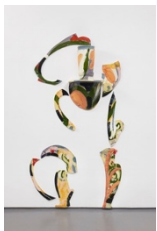

Betty Woodman
Balustrade Relief Vase 96-11, 1996
glazed earthenware, epoxy resin,
lacquer, and paint
68 1/2 x 74 x 9 in
(174 x 188 x 22.9 cm)
(BW 22.007)

Betty Woodman
Seashore, 1998
glazed earthenware, epoxy resin,
lacquer, and paint
25 3/4 x 57 x 8 1/2 inches
(65.4 x 144.8 x 21.6 cm)
(BW 22.004)

Betty Woodman
Pisan Vase & Stand, c. 1992
glazed earthenware, epoxy resin,
lacquer, and paint
33 x 26 x 8 inches
(83.8 x 66 x 20.3 cm)
(BW 22.013)

Betty Woodman
Balustrade Relief Vase 97-01, 1997
glazed earthenware, epoxy resin,
lacquer, and paint
72 x 53 x 8 3/4 inches
(182.9 x 134.6 x 22.2 cm)
(BW 22.005)

**DAVID
KORDANSKY
GALLERY**

Betty Woodman
January Kimono Vases #2, 1995
glazed earthenware, epoxy resin,
lacquer, and paint
28 1/2 x 45 x 9 3/4 inches
(72.4 x 114.3 x 24.8 cm)
(BW 22.009)

Betty Woodman
Untitled Diptych, c. 1994
glazed earthenware, epoxy resin,
lacquer, and paint
28 1/2 x 51 x 8 1/2 inches
(72.4 x 129.5 x 21.6 cm)
(BW 22.017)

Betty Woodman
Balustrade Relief 6-94, 1994
glazed earthenware, epoxy resin,
lacquer, and paint
62 x 47 x 9 inches
(157.5 x 119.4 x 22.9 cm)
(BW 22.011)

Betty Woodman
Balustrade Relief Vase #52, 1992
glazed earthenware, epoxy resin,
lacquer, and paint
82 x 45 x 8 1/2 inches
(208.3 x 114.3 x 21.6 cm)
(BW 22.012)