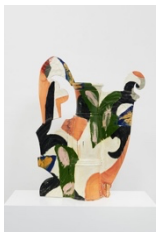

Betty Woodman
Conversations on the Shore, Works from the 1990s
October 29 – December 17, 2022

Betty Woodman
Athens, 1991
glazed earthenware, epoxy resin,
lacquer, and paint
35 1/2 x 68 5/8 x 10 1/4 inches
(90.2 x 174.3 x 26 cm)
(BW 22.014)

Betty Woodman
Balustrade Relief Vase 96-11, 1996
glazed earthenware, epoxy resin,
lacquer, and paint
68 1/2 x 74 x 9 in
(174 x 188 x 22.9 cm)
(BW 22.007)

Betty Woodman
Seashore, 1998
glazed earthenware, epoxy resin,
lacquer, and paint
25 3/4 x 57 x 8 1/2 inches
(65.4 x 144.8 x 21.6 cm)
(BW 22.004)

Betty Woodman
Sala da Pranzo, 1995
glazed earthenware, epoxy resin,
lacquer, and paint
25 1/4 x 32 x 10 inches
(64.1 x 81.3 x 25.4 cm)
(BW 22.008)

**DAVID
KORDANSKY
GALLERY**

Betty Woodman
Balustrade Relief Vase 96-2, 1996
glazed earthenware, epoxy resin,
lacquer, and paint
68 x 73 x 10 inches
(172.7 x 185.4 x 25.4 cm)
(BW 22.006)