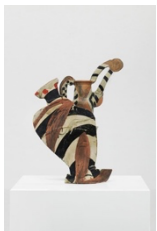

Betty Woodman
Pisan Vase & Stand, c. 1992
glazed earthenware, epoxy resin,
lacquer, and paint
33 x 26 x 8 inches
(83.8 x 66 x 20.3 cm)
(BW 22.013)