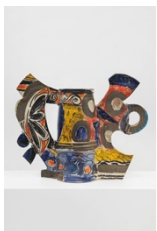

Betty Woodman
Conversations on the Shore, Works from the 1990s
October 29 – December 17, 2022

Betty Woodman
Athens, 1991
glazed earthenware, epoxy resin,
lacquer, and paint
35 1/2 x 68 5/8 x 10 1/4 inches
(90.2 x 174.3 x 26 cm)
(BW 22.014)

Betty Woodman
Balustrade Relief Vase 96-11, 1996
glazed earthenware, epoxy resin,
lacquer, and paint
68 1/2 x 74 x 9 in
(174 x 188 x 22.9 cm)
(BW 22.007)

Betty Woodman
Seashore, 1998
glazed earthenware, epoxy resin,
lacquer, and paint
25 3/4 x 57 x 8 1/2 inches
(65.4 x 144.8 x 21.6 cm)
(BW 22.004)