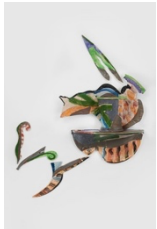

Betty Woodman
Balustrade Relief 6-94, 1994
glazed earthenware, epoxy resin,
lacquer, and paint
62 x 47 x 9 inches
(157.5 x 119.4 x 22.9 cm)
(BW 22.011)