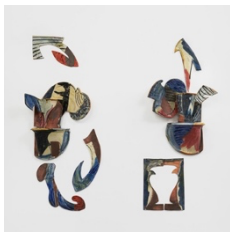

Betty Woodman
Conversations on the Shore, Works from the 1990s
October 29 – December 17, 2022

Betty Woodman
Athens, 1991
glazed earthenware, epoxy resin,
lacquer, and paint
35 1/2 x 68 5/8 x 10 1/4 inches
(90.2 x 174.3 x 26 cm)
(BW 22.014)

Betty Woodman
Balustrade Relief Vase 96-11, 1996
glazed earthenware, epoxy resin,
lacquer, and paint
68 1/2 x 74 x 9 in
(174 x 188 x 22.9 cm)
(BW 22.007)

Betty Woodman
Seashore, 1998
glazed earthenware, epoxy resin,
lacquer, and paint
25 3/4 x 57 x 8 1/2 inches
(65.4 x 144.8 x 21.6 cm)
(BW 22.004)