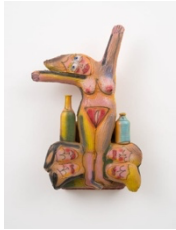

**DAVID
KORDANSKY
GALLERY**

Ruby Neri
Revelations, 2022
ceramic with glaze
40 x 27 x 11 inches
(101.6 x 68.6 x 27.9 cm)
(RN 22.018)