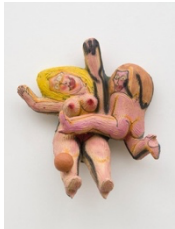

**Ruby Neri**  
*Party Scene*, 2022  
ceramic with glaze  
33 x 30 x 21 inches  
(83.8 x 76.2 x 53.3 cm)  
(RN 22.020)

**Ruby Neri**  
*Untitled (Smoking Woman)*, 2022  
ceramic with glaze  
44 x 34 x 15 inches  
(111.8 x 86.4 x 38.1 cm)  
(RN 22.019)

**Ruby Neri**  
*Earth's Layers*, 2022  
ceramic with glaze  
14 1/4 x 24 1/4 x 7 1/4 inches  
(36.2 x 61.6 x 18.4 cm)  
(RN 22.025)

**DAVID  
KORDANSKY  
GALLERY**

**Ruby Neri**  
*Past Present Future*, 2022  
ceramic with glaze  
84 x 47 x 15 inches  
(213.4 x 119.4 x 38.1 cm)  
(RN 22.026)

**Ruby Neri**  
*Untitled (Woman and Child in Landscape)*,  
2022  
ceramic with glaze  
32 x 38 x 10 inches  
(81.3 x 96.5 x 25.4 cm)  
(RN 22.017)

**Ruby Neri**  
*Let's Play Games*, 2022  
ceramic with glaze  
35 x 32 x 17 1/2 inches  
(88.9 x 81.3 x 44.5 cm)  
(RN 22.008)