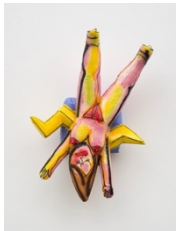

Ruby Neri
From the Sky, 2022
ceramic with glaze
41 1/8 x 27 1/2 x 13 inches
(104.5 x 69.8 x 33 cm)
(RN 22.021)