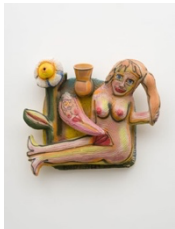

Ruby Neri
Untitled (Woman and Child in Landscape),
2022
ceramic with glaze
32 x 38 x 10 inches
(81.3 x 96.5 x 25.4 cm)
(RN 22.017)