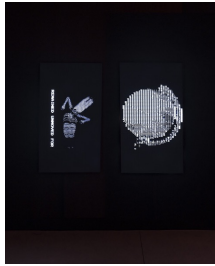

Viewing Room

Danielle Brathwaite-Shirley

*H3 (haunting Chloe Filani) &
H4 (haunting Danielle Brathwaite-Shirley)*, 2021
video hologram diptych installation dimensions
variable Edition 1 of 4, with 2AP
(Inv# DBS 22.013.1)