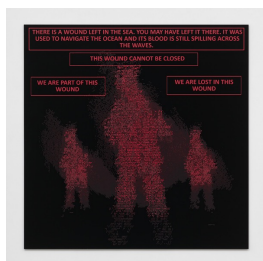

Danielle Brathwaite-Shirley
GET HOME SAFE
May 27 - July 1, 2022

Danielle Brathwaite-Shirley
LOOKING FOR CLUES, 2022
vinyl on acrylic panel
48 x 48 inches
(121.9 x 121.9 cm)
(Inv# DBS 22.002)

Danielle Brathwaite-Shirley
GAPE, 2022
vinyl on acrylic panel
48 x 48 inches
(121.9 x 121.9 cm)
(Inv# DBS 22.007)

Danielle Brathwaite-Shirley
PART OF THE WOUND, 2022
vinyl on acrylic panel
48 x 48 inches
(121.9 x 121.9 cm)
(Inv# DBS 22.001)

Danielle Brathwaite-Shirley
MIRROR SPEAKS, 2022
vinyl on acrylic panel
48 x 48 inches
(121.9 x 121.9 cm)
(Inv# DBS 22.004)