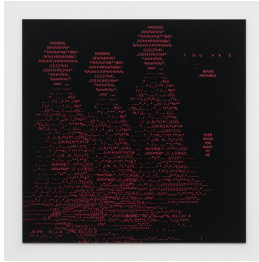

Danielle Brathwaite-Shirley
YOU ARE NEVER INVISIBLE, 2022
vinyl on acrylic panel
48 x 48 inches
(121.9 x 121.9 cm)
(Inv# DBS 22.006)