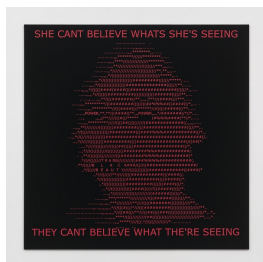

Danielle Brathwaite-Shirley
GET HOME SAFE
May 27 - July 1, 2022

Danielle Brathwaite-Shirley
LOOKING FOR CLUES, 2022
vinyl on acrylic panel
48 x 48 inches
(121.9 x 121.9 cm)
(Inv# DBS 22.002)

Danielle Brathwaite-Shirley
GAPE, 2022
vinyl on acrylic panel
48 x 48 inches
(121.9 x 121.9 cm)
(Inv# DBS 22.007)

Danielle Brathwaite-Shirley
PART OF THE WOUND, 2022
vinyl on acrylic panel
48 x 48 inches
(121.9 x 121.9 cm)
(Inv# DBS 22.001)

Danielle Brathwaite-Shirley
MIRROR SPEAKS, 2022
vinyl on acrylic panel
48 x 48 inches
(121.9 x 121.9 cm)
(Inv# DBS 22.004)