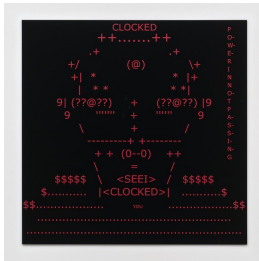

Danielle Brathwaite-Shirley
GET HOME SAFE
May 27 - July 1, 2022

Danielle Brathwaite-Shirley
LOOKING FOR CLUES, 2022
vinyl on acrylic panel
48 x 48 inches
(121.9 x 121.9 cm)
(Inv# DBS 22.002)

Danielle Brathwaite-Shirley
GAPE, 2022
vinyl on acrylic panel
48 x 48 inches
(121.9 x 121.9 cm)
(Inv# DBS 22.007)

Danielle Brathwaite-Shirley
PART OF THE WOUND, 2022
vinyl on acrylic panel
48 x 48 inches
(121.9 x 121.9 cm)
(Inv# DBS 22.001)

Danielle Brathwaite-Shirley
MIRROR SPEAKS, 2022
vinyl on acrylic panel
48 x 48 inches
(121.9 x 121.9 cm)
(Inv# DBS 22.004)

Danielle Brathwaite-Shirley
DREAMS LOST BEFORE THEY WERE BORN, 2022
vinyl on acrylic panel
48 x 48 inches
(121.9 x 121.9 cm)
(Inv# DBS 22.005)

Danielle Brathwaite-Shirley
YOU ARE NEVER INVISIBLE, 2022
vinyl on acrylic panel
48 x 48 inches
(121.9 x 121.9 cm)
(Inv# DBS 22.006)

Danielle Brathwaite-Shirley
TRANS DETECTIVE, 2022
vinyl on acrylic panel
48 x 48 inches
(121.9 x 121.9 cm)
(Inv# DBS 22.011)

Danielle Brathwaite-Shirley
GET HOME SAFE, 2022
UPBGE interactive video game
dimensions variable
Edition 1 of 4, with 2AP
(Inv# DBS 22.009.1)