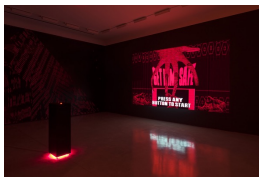

Danielle Brathwaite-Shirley
GET HOME SAFE, 2022
UPBGE interactive video game
dimensions variable
Edition 1 of 4, with 2AP
(Inv# DBS 22.009.1)