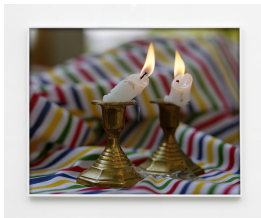

Torbjørn Rødland
Candles and Stripes, 2021
chromogenic print
47 1/4 x 60 1/4 inches
(120 x 153 cm)
framed:
48 1/4 x 61 1/4 x 2 inches
(122.6 x 155.6 x 5.1 cm)
Edition 1 of 3, with 1AP
(Inv# TR 22.012.1)