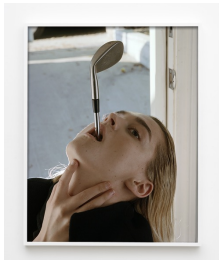

Torbjørn Rødland

Mid Iron, 2021

chromogenic print

30 x 23 5/8 inches

(76 x 60 cm)

framed:

30 7/8 x 24 1/2 x 1 1/2 inches

(78.4 x 62.2 x 3.8 cm)

Edition 1 of 3, with 1AP

(Inv# TR 22.004.1)