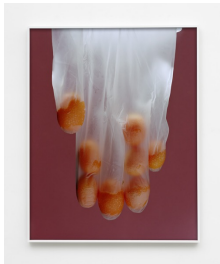

Torbjørn Rødland
Pain in the Shell
March 26 - May 7, 2022

Torbjørn Rødland
Pink Roof and Window, 2019 - 2022
chromogenic print
23 5/8 x 30 inches
(60 x 76 cm)
framed:
24 1/2 x 30 7/8 x 1 1/2 inches
(62.2 x 78.4 x 3.8 cm)
Edition 1 of 3, with 1AP
(Inv# TR 22.002.1)

Torbjørn Rødland
Citrus Glove no. 2, 2021
chromogenic print
60 1/4 x 47 1/4 inches
(153 x 120 cm)
framed:
61 1/4 x 48 1/4 x 2 inches
(155.6 x 122.6 x 5.1 cm)
Edition 1 of 3, with 1AP
(Inv# TR 22.011.1)