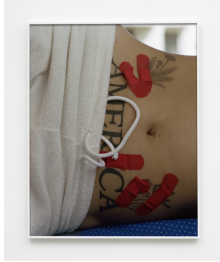

chromogenic print

23 5/8 x 30 inches

(60 x 76 cm)

framed:

24 1/2 x 30 7/8 x 1 1/2 inches

(62.2 x 78.4 x 3.8 cm)

Edition 1 of 3, with 1AP

(Inv# TR 22.001.1)