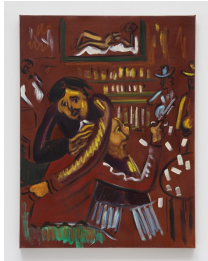

oil on linen  
20 x 24 x 1 1/2 inches  
(50.8 x 61 x 3.8 cm)  
(Inv# RGU 21.048)

**Raul Guerrero**

*The Black Hills c. 1880s: Prospector,*  
2021

oil on linen  
14 x 18 x 1 1/2 inches  
(35.6 x 45.7 x 3.8 cm)  
(Inv# RGU 21.010)

**Raul Guerrero**

*The Black Hills c. 1880s: Wanted Poster - A,*  
2021

oil on linen  
32 1/4 x 24 x 1 3/8 inches  
(81.9 x 61 x 3.5 cm)  
(Inv# RGU 21.050)

**Raul Guerrero**

*The Black Hills c. 1880s: Indian Attack,*  
2021

oil on linen  
18 x 24 x 1 1/2 inches  
(45.7 x 61 x 3.8 cm)  
(Inv# RGU 21.012)

**Raul Guerrero**

*The Black Hills c. 1880s: Bar Room Brawl,*  
2021

oil on linen  
32 x 24 x 1 1/2 inches  
(81.3 x 61 x 3.8 cm)  
(Inv# RGU 21.047)