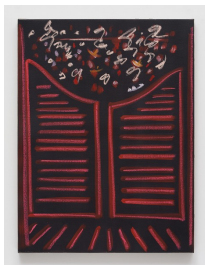

**Raul Guerrero**

*The Black Hills c. 1880s: Bank Robber - A,*  
2021

oil on linen  
24 x 16 x 1 1/2 inches  
(61 x 40.6 x 3.8 cm)  
(Inv# RGU 21.049)

**Raul Guerrero**

*The Black Hills c. 1880s: Highwayman - A,*  
2021

oil on linen  
24 x 18 x 1 1/2 inches  
(61 x 45.7 x 3.8 cm)  
(Inv# RGU 21.036)

**Raul Guerrero**

*The Black Hills c. 1880s: Custer,* 2021

oil on linen  
18 x 12 x 1 1/2 inches  
(45.7 x 30.5 x 3.8 cm)  
(Inv# RGU 21.038)

**Raul Guerrero**

*The Black Hills c. 1880s: Gold Nugget,*  
2021

oil on linen  
18 x 24 x 1 1/2 inches  
(45.7 x 61 x 3.8 cm)  
(Inv# RGU 21.035)

**Raul Guerrero**

*The Black Hills c. 1880s: Gunfight,*  
2021

oil on linen  
24 x 32 x 1 1/2 inches  
(61 x 81.3 x 3.8 cm)  
(Inv# RGU 21.009)

**Raul Guerrero**

*The Black Hills c. 1880s: Wagon Wheel,*  
2021

oil on linen  
24 x 40 x 1 1/2 inches  
(61 x 101.6 x 3.8 cm)  
(Inv# RGU 21.037)