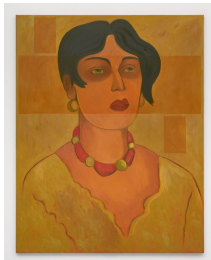

**Raul Guerrero**  
*The Indian Guide (After AJ Miller),*  
2021  
oil on linen  
108 x 80 x 1 1/2 inches  
(274.3 x 203.2 x 3.8 cm)  
(Inv# RGU 21.015)

**Raul Guerrero**

*The Black Hills c. 1880s: Wanted Poster - B,*  
2021

**Raul Guerrero**

*Chez Jay: Santa Monica, 2006*

oil on linen  
80 x 108 x 1 1/4 inches  
(203.2 x 274.3 x 3.2 cm)  
(Inv# RGU 20.223)

**Raul Guerrero**

*Hot Dog: The Weinerschnitzel*, 2006

oil on linen

70 x 80 x 1 1/2 inches

(177.8 x 203.2 x 3.8 cm)

(Inv# RGU 20.231)

**Raul Guerrero**

*Exile: The Untold Story of Francisco Madero*, 2021

oil on linen

56 x 80 1/8 x 1 3/8 inches

(142.2 x 203.5 x 3.5 cm)

(Inv# RGU 21.017)

**Raul Guerrero**

*Portrait of Guadalupe Marin*, 2021

oil on linen

76 x 60 x 1 1/2 inches

(193 x 152.4 x 3.8 cm)

(Inv# RGU 21.016)

**Raul Guerrero**

*The Wreck of Nuestra Señora de Atocha #1*, 1998