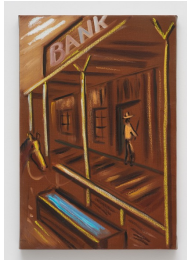

**Raul Guerrero**  
*Pebble Portrait: Canyon de Chelly,*  
2018  
oil on linen  
12 x 12 x 1 1/2 inches  
(30.5 x 30.5 x 3.8 cm)  
(Inv# RGU 21.025)

**Raul Guerrero**  
*Portrait of Raymond Chandler at the  
Whaling Bar c. 1954: La Jolla,* 2018  
oil on linen  
56 1/2 x 75 x 1 3/8 inches  
(143.5 x 190.5 x 3.5 cm)  
(Inv# RGU 21.026)

**Raul Guerrero**  
*The Indian Guide (After AJ Miller),*  
2021  
oil on linen  
108 x 80 x 1 1/2 inches  
(274.3 x 203.2 x 3.8 cm)  
(Inv# RGU 21.015)

**Raul Guerrero**

*The Black Hills c. 1880s: Wanted Poster - B,*  
2021

oil on linen  
30 x 24 x 1 1/2 inches  
(76.2 x 61 x 3.8 cm)  
(Inv# RGU 21.041)

**Raul Guerrero**

*The Black Hills c. 1880s: Bank Robber - B,*  
2021

oil on linen  
16 x 18 x 1 1/2 inches  
(40.6 x 45.7 x 3.8 cm)  
(Inv# RGU 21.034)

**Raul Guerrero**

*The Black Hills c. 1880s: Bank Robber - A,*  
2021

oil on linen  
24 x 16 x 1 1/2 inches  
(61 x 40.6 x 3.8 cm)  
(Inv# RGU 21.049)

**Raul Guerrero**

*The Black Hills c. 1880s: Highwayman - A,*  
2021