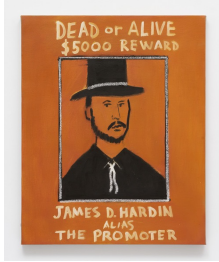

**Raul Guerrero**  
**Fata Morgana**  
**July 17 – August 28, 2021**

**Raul Guerrero**  
*Ataque de Una Diligencia,*  
1995 - 2021  
oil on linen  
80 x 108 x 1 1/2 inches  
(203.2 x 274.3 x 3.8 cm)  
(Inv# RGU 21.027)

**Raul Guerrero**  
*Pebble Portrait: Canyon de Chelly,*  
2018  
oil on linen  
12 x 12 x 1 1/2 inches  
(30.5 x 30.5 x 3.8 cm)  
(Inv# RGU 21.025)

**Raul Guerrero**  
*Portrait of Raymond Chandler at the  
Whaling Bar c. 1954: La Jolla,* 2018  
oil on linen  
56 1/2 x 75 x 1 3/8 inches  
(143.5 x 190.5 x 3.5 cm)  
(Inv# RGU 21.026)

**Raul Guerrero**  
*The Indian Guide (After AJ Miller),*  
2021  
oil on linen  
108 x 80 x 1 1/2 inches  
(274.3 x 203.2 x 3.8 cm)  
(Inv# RGU 21.015)

**Raul Guerrero**

*The Black Hills c. 1880s: Wanted Poster - B,*  
2021

oil on linen  
30 x 24 x 1 1/2 inches  
(76.2 x 61 x 3.8 cm)  
(Inv# RGU 21.041)

**Raul Guerrero**

*The Black Hills c. 1880s: Bank Robber - B,*  
2021

oil on linen  
16 x 18 x 1 1/2 inches  
(40.6 x 45.7 x 3.8 cm)  
(Inv# RGU 21.034)