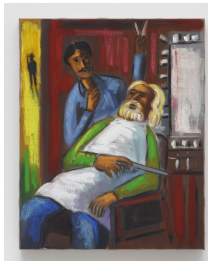

**Raul Guerrero**

*The Black Hills c. 1880s: Wanted Poster - A,*  
2021

oil on linen  
32 1/4 x 24 x 1 3/8 inches  
(81.9 x 61 x 3.5 cm)  
(Inv# RGU 21.050)

**Raul Guerrero**

*The Black Hills c. 1880s: Indian Attack,*  
2021

oil on linen  
18 x 24 x 1 1/2 inches  
(45.7 x 61 x 3.8 cm)  
(Inv# RGU 21.012)

**Raul Guerrero**

*The Black Hills c. 1880s: Bar Room Brawl,*  
2021

oil on linen  
32 x 24 x 1 1/2 inches  
(81.3 x 61 x 3.8 cm)  
(Inv# RGU 21.047)

**Raul Guerrero**

*The Black Hills c. 1880s: Buffalo Hunter,*  
2021

oil on linen  
24 x 18 x 1 1/2 inches  
(61 x 45.7 x 3.8 cm)  
(Inv# RGU 21.040)

**Raul Guerrero**

*The Black Hills c. 1880s: Barber Shop,*  
2021