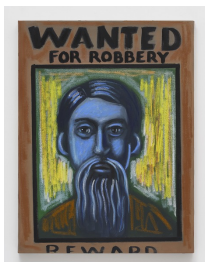

**Raul Guerrero**

*The Black Hills c. 1880s: Saloon Doors,*  
2021

oil on linen  
32 x 24 x 1 1/2 inches  
(81.3 x 61 x 3.8 cm)  
(Inv# RGU 21.011)

**Raul Guerrero**

*The Black Hills c. 1880s: Highwayman - B,*  
2021

oil on linen  
20 x 24 x 1 1/2 inches  
(50.8 x 61 x 3.8 cm)  
(Inv# RGU 21.048)

**Raul Guerrero**

*The Black Hills c. 1880s: Prospector,*  
2021

oil on linen  
14 x 18 x 1 1/2 inches  
(35.6 x 45.7 x 3.8 cm)  
(Inv# RGU 21.010)