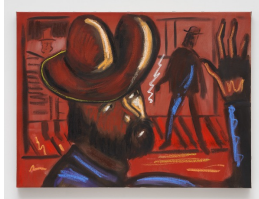

**Raul Guerrero**

*The Black Hills c. 1880s: Bank Robber - A,*  
2021

oil on linen  
24 x 16 x 1 1/2 inches  
(61 x 40.6 x 3.8 cm)  
(Inv# RGU 21.049)

**Raul Guerrero**

*The Black Hills c. 1880s: Highwayman - A,*  
2021

oil on linen  
24 x 18 x 1 1/2 inches  
(61 x 45.7 x 3.8 cm)  
(Inv# RGU 21.036)

**Raul Guerrero**

*The Black Hills c. 1880s: Custer,* 2021

oil on linen  
18 x 12 x 1 1/2 inches  
(45.7 x 30.5 x 3.8 cm)  
(Inv# RGU 21.038)

**Raul Guerrero**

*The Black Hills c. 1880s: Gold Nugget,*  
2021

oil on linen  
18 x 24 x 1 1/2 inches  
(45.7 x 61 x 3.8 cm)  
(Inv# RGU 21.035)

**Raul Guerrero**

*The Black Hills c. 1880s: Gunfight,*  
2021