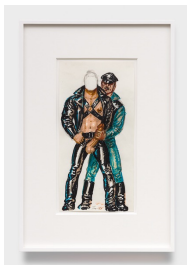

Tom of Finland

Untitled, 1989

marker and graphite on paper
11 5/8 x 5 7/8 inches
(29.5 x 14.9 cm)

framed:
18 x 12 x 1 1/2 inches
(45.7 x 30.5 x 3.8 cm)
(Inv# TF 21.026)