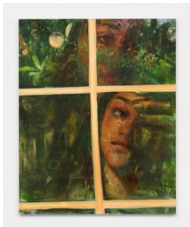

Jenna Gribbon

Dual Reflection at Home, Early Evening, 2024

oil on linen

80 x 64 x 1 3/4 inches

(203.2 x 162.6 x 4.4 cm)