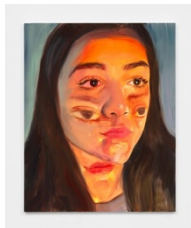

Jenna Gribbon

Like Looking in a Mirror
September 13 – October 19, 2024

Gallery 1

Jenna Gribbon

A Projection Felt, 2024
oil on linen
72 x 92 x 1 3/4 inches
(182.9 x 233.7 x 4.4 cm)

Jenna Gribbon

A Reflection Held, 2024
oil on linen
80 x 64 x 1 3/4 inches
(203.2 x 162.6 x 4.4 cm)

Jenna Gribbon

My Face on His Face (Warm), 2024
oil on linen
80 x 64 x 1 3/4 inches
(203.2 x 162.6 x 4.4 cm)

Jenna Gribbon

My Face on His Face (Cool), 2024
oil on linen
80 x 64 x 1 3/4 inches
(203.2 x 162.6 x 4.4 cm)

Jenna Gribbon

Entwined, 2024
oil on linen
92 x 72 x 1 3/4 inches
(233.7 x 182.9 x 4.4 cm)

DAVID KORDANSKY GALLERY

Jenna Gribbon

Looking at a painting of Florine Stettheimer's mother with M, 2024

oil on linen