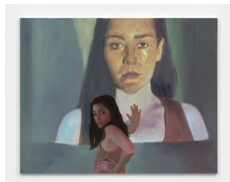

Jenna Gribbon

Like Looking in a Mirror
September 13 – October 19, 2024

Gallery 1

Jenna Gribbon

A Projection Felt, 2024
oil on linen
72 x 92 x 1 3/4 inches
(182.9 x 233.7 x 4.4 cm)

Jenna Gribbon

A Reflection Held, 2024
oil on linen
80 x 64 x 1 3/4 inches
(203.2 x 162.6 x 4.4 cm)

Jenna Gribbon

My Face on His Face (Warm), 2024
oil on linen
80 x 64 x 1 3/4 inches
(203.2 x 162.6 x 4.4 cm)

Jenna Gribbon

My Face on His Face (Cool), 2024
oil on linen
80 x 64 x 1 3/4 inches
(203.2 x 162.6 x 4.4 cm)

Jenna Gribbon

Entwined, 2024
oil on linen
92 x 72 x 1 3/4 inches
(233.7 x 182.9 x 4.4 cm)

DAVID KORDANSKY GALLERY

Jenna Gribbon

Looking at a painting of Florine Stettheimer's mother with M, 2024

oil on linen