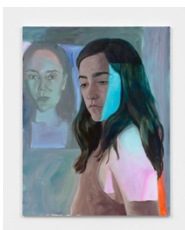

Jenna Gribbon

My Face on His Face (Warm), 2024
oil on linen
80 x 64 x 1 3/4 inches
(203.2 x 162.6 x 4.4 cm)

Jenna Gribbon

My Face on His Face (Cool), 2024
oil on linen
80 x 64 x 1 3/4 inches
(203.2 x 162.6 x 4.4 cm)

Jenna Gribbon

Entwined, 2024
oil on linen
92 x 72 x 1 3/4 inches
(233.7 x 182.9 x 4.4 cm)

DAVID KORDANSKY GALLERY

Jenna Gribbon

Looking at a painting of Florine Stettheimer's mother with M, 2024

oil on linen

16 x 12 x 1/2 inches

(40.6 x 30.5 x 1.3 cm)

Jenna Gribbon

Co-constructed in Red, 2024

oil on linen

92 x 72 x 1 3/4 inches

(233.7 x 182.9 x 4.4 cm)

Jenna Gribbon

Me Prismatic and Fragmented, He More Concrete, 2024

oil on linen

92 x 72 x 1 3/4 inches

(233.7 x 182.9 x 4.4 cm)

Gallery 2

Jenna Gribbon

Reading a book that I read at the same age, 2024

oil on linen