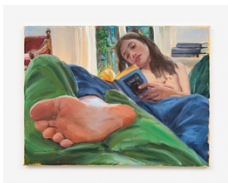

Jenna Gribbon

Entwined, 2024
oil on linen
92 x 72 x 1 3/4 inches
(233.7 x 182.9 x 4.4 cm)

DAVID KORDANSKY GALLERY

Jenna Gribbon

Looking at a painting of Florine Stettheimer's mother with M, 2024

oil on linen

16 x 12 x 1/2 inches

(40.6 x 30.5 x 1.3 cm)

Jenna Gribbon

Co-constructed in Red, 2024

oil on linen

92 x 72 x 1 3/4 inches

(233.7 x 182.9 x 4.4 cm)

Jenna Gribbon

Me Prismatic and Fragmented, He More Concrete, 2024

oil on linen

92 x 72 x 1 3/4 inches

(233.7 x 182.9 x 4.4 cm)

Gallery 2

Jenna Gribbon

Reading a book that I read at the same age, 2024

oil on linen