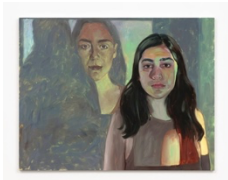

Jenna Gribbon

Confusing Obstructions, 2024

oil on linen

72 x 92 x 1 3/4 inches

(182.9 x 233.7 x 4.4 cm)