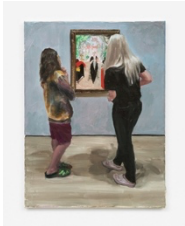

Jenna Gribbon

Like Looking in a Mirror
September 13 – October 19, 2024

Gallery 1

Jenna Gribbon

A Projection Felt, 2024
oil on linen
72 x 92 x 1 3/4 inches
(182.9 x 233.7 x 4.4 cm)

Jenna Gribbon

A Reflection Held, 2024
oil on linen
80 x 64 x 1 3/4 inches
(203.2 x 162.6 x 4.4 cm)

Jenna Gribbon

My Face on His Face (Warm), 2024
oil on linen
80 x 64 x 1 3/4 inches
(203.2 x 162.6 x 4.4 cm)

Jenna Gribbon

My Face on His Face (Cool), 2024
oil on linen
80 x 64 x 1 3/4 inches
(203.2 x 162.6 x 4.4 cm)

Jenna Gribbon

Entwined, 2024
oil on linen
92 x 72 x 1 3/4 inches
(233.7 x 182.9 x 4.4 cm)

DAVID KORDANSKY GALLERY

Jenna Gribbon

Looking at a painting of Florine Stettheimer's mother with M, 2024

oil on linen