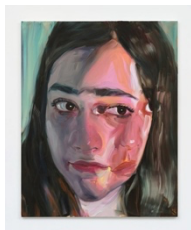

Jenna Gribbon

Like Looking in a Mirror
September 13 – October 19, 2024

Gallery 1

Jenna Gribbon

A Projection Felt, 2024
oil on linen
72 x 92 x 1 3/4 inches
(182.9 x 233.7 x 4.4 cm)

Jenna Gribbon

A Reflection Held, 2024
oil on linen
80 x 64 x 1 3/4 inches
(203.2 x 162.6 x 4.4 cm)

Jenna Gribbon

My Face on His Face (Warm), 2024
oil on linen
80 x 64 x 1 3/4 inches
(203.2 x 162.6 x 4.4 cm)

Jenna Gribbon

My Face on His Face (Cool), 2024
oil on linen
80 x 64 x 1 3/4 inches
(203.2 x 162.6 x 4.4 cm)

Jenna Gribbon

Entwined, 2024
oil on linen
92 x 72 x 1 3/4 inches
(233.7 x 182.9 x 4.4 cm)

DAVID KORDANSKY GALLERY

Jenna Gribbon

Looking at a painting of Florine Stettheimer's mother with M, 2024

oil on linen