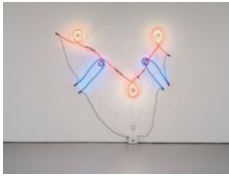

Keith Sonnier

Keith Sonnier: Inside Light, 1968–1970

June 22 – August 9, 2024

Keith Sonnier

Dyad Cut Ba-O-Ba, 1969
glass, neon, and transformer
55 x 135 x 26 inches
(139.7 x 342.9 x 66 cm)

Keith Sonnier

Neon Wrapping Incandescent VI, 1968
argon and neon tubes, porcelain fixtures,
incandescent bulbs, light switch,
transformer, and electrical wire
105 x 104 x 8 inches
(266.7 x 264.2 x 20.3 cm)

Keith Sonnier

Neon Wrapping Neon V, 1969
neon and transformer
75 x 73 x 36 1/2 inches
(190.5 x 185.4 x 92.7 cm)

Keith Sonnier

Ba-O-Ba I, 1969
glass, neon, and transformer
84 x 210 x 10 inches
(213.4 x 533.4 x 25.4 cm)

**DAVID
KORDANSKY
GALLERY**

Keith Sonnier

Neon Wrapping Incandescent V, 1970

argon and neon tubes, porcelain fixtures,
incandescent bulbs, black electrical cable,
transformer, and rubber end caps

90 1/2 x 122 x 12 3/4 inches
(229.9 x 309.9 x 32.4 cm)

Keith Sonnier

Untitled Neon Corner Piece, 1969

neon, aluminum, and paint

107 x 52 x 52 inches
(271.8 x 132.1 x 132.1 cm)