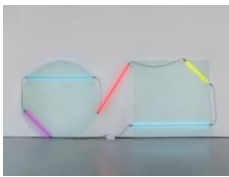

Keith Sonnier

Keith Sonnier: Inside Light, 1968–1970

June 22 – August 9, 2024

Keith Sonnier

Dyad Cut Ba-O-Ba, 1969
glass, neon, and transformer
55 x 135 x 26 inches
(139.7 x 342.9 x 66 cm)

Keith Sonnier

Neon Wrapping Incandescent VI, 1968
argon and neon tubes, porcelain fixtures,
incandescent bulbs, light switch,
transformer, and electrical wire
105 x 104 x 8 inches
(266.7 x 264.2 x 20.3 cm)

Keith Sonnier

Neon Wrapping Neon V, 1969
neon and transformer
75 x 73 x 36 1/2 inches
(190.5 x 185.4 x 92.7 cm)

Keith Sonnier

Ba-O-Ba I, 1969
glass, neon, and transformer
84 x 210 x 10 inches
(213.4 x 533.4 x 25.4 cm)

**DAVID
KORDANSKY
GALLERY**

Keith Sonnier

Neon Wrapping Incandescent V, 1970

argon and neon tubes, porcelain fixtures,
incandescent bulbs, black electrical cable,
transformer, and rubber end caps

90 1/2 x 122 x 12 3/4 inches
(229.9 x 309.9 x 32.4 cm)

Keith Sonnier

Untitled Neon Corner Piece, 1969

neon, aluminum, and paint

107 x 52 x 52 inches
(271.8 x 132.1 x 132.1 cm)