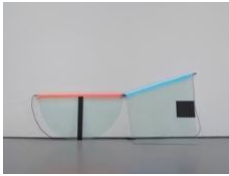

Keith Sonnier

Keith Sonnier: Inside Light, 1968–1970

June 22 – August 9, 2024

Keith Sonnier

Dyad Cut Ba-O-Ba, 1969
glass, neon, and transformer
55 x 135 x 26 inches
(139.7 x 342.9 x 66 cm)

Keith Sonnier

Neon Wrapping Incandescent VI, 1968
argon and neon tubes, porcelain fixtures,
incandescent bulbs, light switch,
transformer, and electrical wire
105 x 104 x 8 inches
(266.7 x 264.2 x 20.3 cm)

Keith Sonnier

Neon Wrapping Neon V, 1969
neon and transformer
75 x 73 x 36 1/2 inches
(190.5 x 185.4 x 92.7 cm)

Keith Sonnier

Ba-O-Ba I, 1969
glass, neon, and transformer
84 x 210 x 10 inches
(213.4 x 533.4 x 25.4 cm)

**DAVID
KORDANSKY
GALLERY**

Keith Sonnier

Neon Wrapping Incandescent V, 1970

argon and neon tubes, porcelain fixtures,
incandescent bulbs, black electrical cable,
transformer, and rubber end caps

90 1/2 x 122 x 12 3/4 inches
(229.9 x 309.9 x 32.4 cm)

Keith Sonnier

Untitled Neon Corner Piece, 1969

neon, aluminum, and paint

107 x 52 x 52 inches
(271.8 x 132.1 x 132.1 cm)