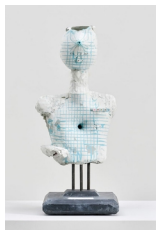

14 1/2 x 10 3/4 x 8 1/2 inches
(36.8 x 27.3 x 21.6 cm)

David Altmejd

Jeanne, 2024

concrete, steel, foam, epoxy clay, epoxy gel, resin, acrylic paint, pencil, quartz, glass, rhinestones, and human hair

36 1/2 x 15 x 18 1/8 inches
(92.7 x 38.1 x 46 cm)

David Altmejd

Le génie, 2024

concrete, steel, foam, epoxy clay, epoxy gel, epoxy resin, resin, acrylic paint, pencil, glass, glass rhinestones, fiberglass, human hair, and leather gloves

34 x 18 1/2 x 21 inches
(86.4 x 47 x 53.3 cm)

La hase, 2024

concrete, steel, foam, epoxy clay, epoxy gel, epoxy resin, acrylic paint, pencil, colored pencil, quartz, glass rhinestones, fiberglass, and Sharpie

37 1/4 x 21 3/4 x 17 3/4 inches
(94.6 x 55.2 x 45.1 cm)

David Altmejd

Hermès, 2024

foam, epoxy clay, resin, wood, glass eye, glass rhinestone, quartz, acrylic paint, pencil, and colored pencil

14 1/2 x 9 3/4 x 7 3/4 inches
(36.8 x 24.8 x 19.7 cm)

**DAVID
KORDANSKY
GALLERY**