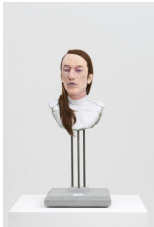

**DAVID
KORDANSKY
GALLERY**

David Altmejd
L'esprit dans le temple de l'âme
May 11 – June 15, 2024

West Gallery

David Altmejd

L'éclaireur, 2024

foam, epoxy clay, resin, wood, glass rhinestone, quartz, acrylic paint, pencil, and colored pencil

14 1/2 x 10 3/4 x 8 1/2 inches
(36.8 x 27.3 x 21.6 cm)

David Altmejd

Jeanne, 2024

concrete, steel, foam, epoxy clay, epoxy gel, resin, acrylic paint, pencil, quartz, glass, rhinestones, and human hair

36 1/2 x 15 x 18 1/8 inches
(92.7 x 38.1 x 46 cm)

David Altmejd

L'esprit dans le temple de l'âme, 2024

concrete, steel, foam, epoxy clay, epoxy resin, resin, acrylic paint, pencil, colored pencil, quartz, glass rhinestones, and fiberglass

45 1/2 x 17 1/2 x 18 inches
(115.6 x 44.5 x 45.7 cm)

David Altmejd

Le génie, 2024

concrete, steel, foam, epoxy clay, epoxy gel, epoxy resin, resin, acrylic paint, pencil, glass, glass rhinestones, fiberglass, human hair, and leather gloves

34 x 18 1/2 x 21 inches
(86.4 x 47 x 53.3 cm)