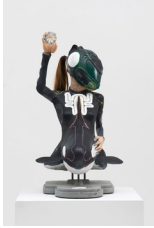

DAVID KORDANSKY GALLERY

David Altmejd

L'âme affamée, 2024

concrete, steel, foam, epoxy clay, epoxy gel, epoxy resin, resin, acrylic paint, pencil, colored pencil, glass, glass rhinestones, fiberglass, and human hair

40 3/4 x 22 1/4 x 25 inches
(103.5 x 56.5 x 63.5 cm)