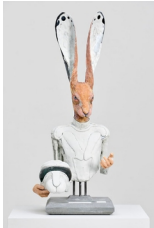

**DAVID
KORDANSKY
GALLERY**

David Altmejd
L'esprit dans le temple de l'âme
May 11 – June 15, 2024

West Gallery

David Altmejd

L'éclaireur, 2024

foam, epoxy clay, resin, wood, glass rhinestone, quartz, acrylic paint, pencil, and colored pencil

14 1/2 x 10 3/4 x 8 1/2 inches
(36.8 x 27.3 x 21.6 cm)

David Altmejd

Jeanne, 2024

concrete, steel, foam, epoxy clay, epoxy gel, resin, acrylic paint, pencil, quartz, glass, rhinestones, and human hair

36 1/2 x 15 x 18 1/8 inches
(92.7 x 38.1 x 46 cm)

David Altmejd

L'esprit dans le temple de l'âme, 2024

concrete, steel, foam, epoxy clay, epoxy resin, resin, acrylic paint, pencil, colored pencil, quartz, glass rhinestones, and fiberglass

45 1/2 x 17 1/2 x 18 inches
(115.6 x 44.5 x 45.7 cm)

David Altmejd

Le génie, 2024

concrete, steel, foam, epoxy clay, epoxy gel, epoxy resin, resin, acrylic paint, pencil, glass, glass rhinestones, fiberglass, human hair, and leather gloves

34 x 18 1/2 x 21 inches
(86.4 x 47 x 53.3 cm)