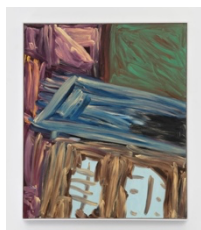

**DAVID
KORDANSKY
GALLERY**

Martha Diamond
Skin of the City
March 23 – April 27, 2024

North Gallery

Martha Diamond
Cityscape / Yellow Light, 1994
oil on linen
96 1/8 x 48 1/8 x 1 1/4 inches
(244 x 122.2 x 3.2 cm)
framed:
98 1/8 x 50 1/8 x 2 inches
(249.1 x 127.3 x 5.1 cm)

Martha Diamond
Study for Pass, 1981
oil on board
16 7/8 x 18 1/4 x 1/8 inches
(42.9 x 46.4 x 0.3 cm)
framed:
22 1/2 x 23 7/8 x 2 inches
(57 x 60.6 x 5.1 cm)

Martha Diamond
Blue Roof, 1984
oil on linen
72 x 60 x 1 1/2 inches
(182.9 x 152.4 x 3.8 cm)
framed:
73 x 61 x 2 inches
(185.4 x 154.9 x 5.1 cm)