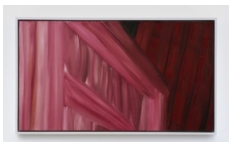

Martha Diamond
Pass (Detail), 1981
oil on canvas
23 x 41 x 1 1/4 inches
(58.4 x 104.1 x 3.2 cm)
framed:
24 x 42 x 2 inches
(61 x 106.7 x 5.1 cm)