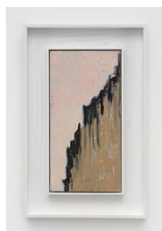

Martha Diamond

Study for Yellow Sky, 1986

oil on board

16 1/4 x 20 1/4 x 1/8 inches

(41.3 x 51.4 x 0.3 cm)

framed:

21 1/4 x 25 7/8 x 2 inches

(53.8 x 65.6 x 5.1 cm)

Martha Diamond

Study for Seasonal Sky, 1997

oil on board

16 1/2 x 8 3/8 x 1/8 inches

(41.9 x 21.3 x 0.3 cm)

framed:

22 1/8 x 14 x 2 inches

(56.2 x 35.6 x 5.1 cm)