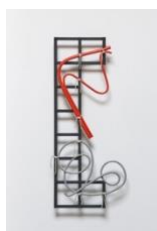

**Ricky Swallow**  
*Bracket with Cane*, 2024  
patinated bronze and oil paint  
42 1/2 x 18 x 4 inches  
(108 x 45.7 x 10.2 cm)

**Ricky Swallow**  
*Split 'O' with Rope (Corner) and Split 'O' with Rope, Reversed (Corner)*, 2016 - 2017  
patinated bronze  
in two parts, each:  
4 1/2 x 8 1/2 x 6 inches  
(11.4 x 21.6 x 15.2 cm)