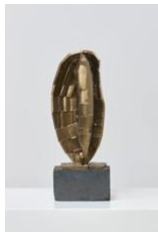

**Ricky Swallow**  
*Bracket with Cane*, 2024  
patinated bronze and oil paint  
42 1/2 x 18 x 4 inches  
(108 x 45.7 x 10.2 cm)

**Ricky Swallow**  
*Split 'O' with Rope (Corner) and Split 'O' with Rope, Reversed (Corner)*, 2016 - 2017  
patinated bronze  
in two parts, each:  
4 1/2 x 8 1/2 x 6 inches  
(11.4 x 21.6 x 15.2 cm)

**DAVID  
KORDANSKY  
GALLERY**

**Ricky Swallow**

*Shaker Peg Flag*, 2015  
gouache and collage on paper  
diptych, each:  
8 3/8 x 6 3/8 inches  
(21.3 x 16.2 cm)  
framed:  
15 5/8 x 19 1/4 x 1 1/2 inches  
(39.7 x 48.9 x 3.8 cm)

**Ricky Swallow**

*Stacking Cup/Tapered (Bone)*, 2011  
patinated bronze  
4 1/4 x 5 1/4 x 4 1/2 inches  
(10.8 x 13.3 x 11.4 cm)  
Edition 2 of 3, with 1 AP (#2/3)

**Ricky Swallow**

*Standing Half Vessel (Gold)*, 2010  
patinated bronze and ceramic brick  
12 1/2 x 4 1/2 x 4 1/2 inches  
(31.8 x 11.4 x 11.4 cm)  
Edition of 3, with 1 AP (AP 1/1)