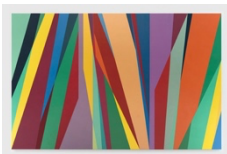

**DAVID
KORDANSKY
GALLERY**

Odili Donald Odita
Degrees of Separation
November 11 – December 16, 2023

Front Gallery

Odili Donald Odita
Sleepy Hollow, 2023
acrylic on canvas
84 1/4 x 70 1/4 x 1 1/2 inches
(214 x 178.4 x 3.8 cm)
(ODO 23.009)

Odili Donald Odita
Bombs Over Biafra, 2023
acrylic on canvas
84 x 110 x 1 1/4 inches
(213.4 x 279.4 x 3.2 cm)
(ODO 23.006)

Odili Donald Odita
Shadows Take Shape, 2023
acrylic on canvas
84 x 130 x 1 1/4 inches
(213.4 x 330.2 x 3.2 cm)
(ODO 23.008)