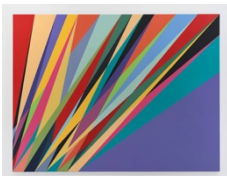

**DAVID
KORDANSKY
GALLERY**

Odili Donald Odita
Degrees of Separation
November 11 – December 16, 2023

Front Gallery

Odili Donald Odita
Sleepy Hollow, 2023
acrylic on canvas
84 1/4 x 70 1/4 x 1 1/2 inches
(214 x 178.4 x 3.8 cm)
(ODO 23.009)

Odili Donald Odita
Bombs Over Biafra, 2023
acrylic on canvas
84 x 110 x 1 1/4 inches
(213.4 x 279.4 x 3.2 cm)
(ODO 23.006)

Odili Donald Odita
Shadows Take Shape, 2023
acrylic on canvas
84 x 130 x 1 1/4 inches
(213.4 x 330.2 x 3.2 cm)
(ODO 23.008)