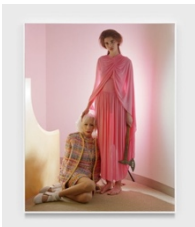

Torbjørn Rødland

Paint it Pink, 2017 - 2023

chromogenic print

55 1/8 x 43 3/8 inches

(140 x 110 cm)

framed:

56 1/8 x 44 3/8 x 2 inches

(142.6 x 112.7 x 5.1 cm)

Edition of 3, with 1 AP

(TR 23.001)