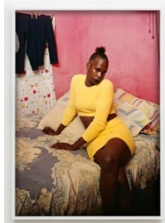

Deana Lawson

Andreen, 2022

pigment print

49 7/8 x 35 inches

(126.7 x 88.9 cm)

framed:

50 3/4 x 36 x 1 3/4 inches

(128.9 x 91.4 x 4.4 cm)

Edition of 4, with 2 AP (#4/4)

(DLA 22.003)