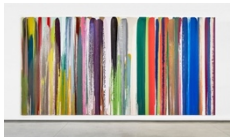

John Armleder

Divino, 2019

mixed media on canvas
in four parts, each:

138 x 69 x 1 3/4 inches
(350.5 x 175.3 x 4.4 cm)

overall:

138 x 276 x 1 3/4 inches
(350.5 x 701 x 4.4 cm)
(JAR 18.015)