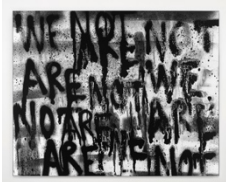

Adam Pendleton

Untitled (WE ARE NOT), 2023

silkscreen ink on canvas

96 x 120 inches

(243.8 x 304.8 cm)

(APN 23.005)