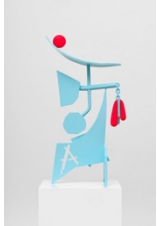

Aaron Curry

Machine Sky, 2023

painting aluminum and synthetic polymer

46 3/4 x 26 5/8 x 24 1/4 inches

(118.7 x 67.6 x 61.6 cm)

(AC 23.001)

Chris Martin

Happening Now, 2022