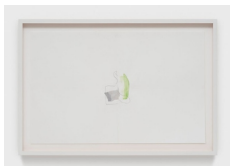

pencil, ink, and collage on paper

14 x 22 inches

(35.6 x 55.9 cm)

framed:

17 x 24 7/8 x 1 1/2 inches

(43.2 x 63.2 x 3.8 cm)

(RTU 22.004)

Richard Tuttle