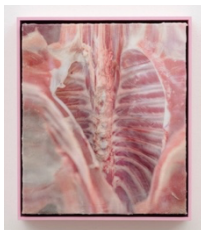

14 1/4 x 12 x 1 1/8 inches

(36.2 x 30.5 x 2.9 cm)

framed:

15 1/8 x 13 x 2 1/4 inches

(38.4 x 33 x 5.7 cm)

(SN 22.009)

Shahryar Nashat

Lover_7.JPEG, 2022