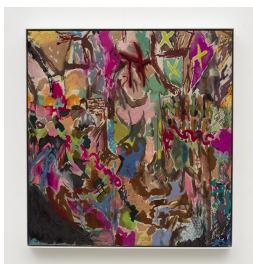

Ivan Morley

From A True Tale, 2021
thread, ink, and watercolor on canvas
27 1/8 x 25 5/8 x 1 1/2 inches
(68.9 x 65.1 x 3.8 cm)
framed:
27 3/4 x 26 1/4 x 2 inches
(70.5 x 66.7 x 5.1 cm)
(Inv# IM 22.002)