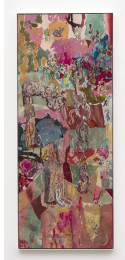

Ivan Morley

Tehachepi (sic), A True Tale, 2022
thread, ink, and watercolor on canvas
63 1/4 x 25 1/4 x 1 7/8 inches
(160.7 x 64.1 x 4.8 cm)
framed:
63 3/4 x 25 3/4 x 2 inches
(161.9 x 65.4 x 5.1 cm)
(Inv# IM 22.008)