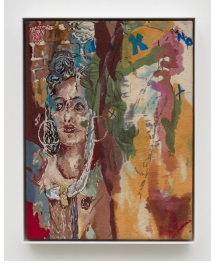

Ivan Morley
July 23 - August 27, 2022

Ivan Morley

Tehachepi (sic), A True Tale, 2022
thread, ink, and watercolor on canvas
24 1/4 x 18 1/4 x 1 1/2 inches
(61.6 x 46.4 x 3.8 cm)
framed:
24 3/4 x 18 7/8 x 2 inches
(62.9 x 47.9 x 5.1 cm)
(Inv# IM 22.009)

Ivan Morley

Still Life, 2022
thread, ink, and watercolor on canvas
50 1/4 x 15 1/4 x 1 1/2 inches
(127.6 x 38.7 x 3.8 cm)
framed:
50 7/8 x 15 7/8 x 2 inches
(129.2 x 40.3 x 5.1 cm)
(Inv# IM 22.018)

Ivan Morley

Sketch, 2022
thread, ink, and watercolor on canvas
24 1/8 x 19 1/8 x 1 inches
(61.3 x 48.6 x 2.5 cm)
framed:
24 3/4 x 19 1/4 x 2 inches
(62.9 x 48.9 x 5.1 cm)
(Inv# IM 22.019)

Ivan Morley

Tehachepi (sic), A True Tale, 2022
thread, ink, and watercolor on canvas
29 3/4 x 36 3/4 x 1 1/2 inches
(75.6 x 93.3 x 3.8 cm)
framed:
30 3/8 x 37 1/2 x 2 1/8 inches
(77.2 x 95.3 x 5.4 cm)
(Inv# IM 22.020)

Ivan Morley

Tehachepi (sic), A True Tale, 2021
thread, ink, and watercolor on canvas
21 1/4 x 16 1/4 x 1 1/2 inches
(54 x 41.3 x 3.8 cm)
framed:
22 x 16 7/8 x 2 inches
(55.9 x 42.9 x 5.1 cm)
(Inv# IM 22.005)