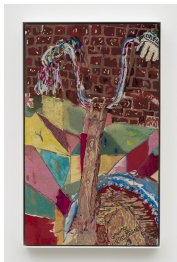

Ivan Morley

Tehachepi (sic), A True Tale, 2021
thread, ink, and watercolor on canvas
28 5/8 x 17 1/4 x 1 1/2 inches
(72.7 x 43.8 x 3.8 cm)
framed:
29 3/8 x 17 7/8 x 2 inches
(74.6 x 45.4 x 5.1 cm)
(Inv# IM 22.006)