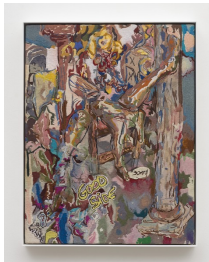

Ivan Morley
July 23 - August 27, 2022

Ivan Morley

Tehachepi (sic), A True Tale, 2022
thread, ink, and watercolor on canvas
24 1/4 x 18 1/4 x 1 1/2 inches
(61.6 x 46.4 x 3.8 cm)
framed:
24 3/4 x 18 7/8 x 2 inches
(62.9 x 47.9 x 5.1 cm)
(Inv# IM 22.009)

Ivan Morley

Still Life, 2022
thread, ink, and watercolor on canvas
50 1/4 x 15 1/4 x 1 1/2 inches
(127.6 x 38.7 x 3.8 cm)
framed:
50 7/8 x 15 7/8 x 2 inches
(129.2 x 40.3 x 5.1 cm)
(Inv# IM 22.018)

Ivan Morley

Sketch, 2022
thread, ink, and watercolor on canvas
24 1/8 x 19 1/8 x 1 inches
(61.3 x 48.6 x 2.5 cm)
framed:
24 3/4 x 19 1/4 x 2 inches
(62.9 x 48.9 x 5.1 cm)
(Inv# IM 22.019)

Ivan Morley

Tehachepi (sic), A True Tale, 2022
thread, ink, and watercolor on canvas
29 3/4 x 36 3/4 x 1 1/2 inches
(75.6 x 93.3 x 3.8 cm)
framed:
30 3/8 x 37 1/2 x 2 1/8 inches
(77.2 x 95.3 x 5.4 cm)
(Inv# IM 22.020)